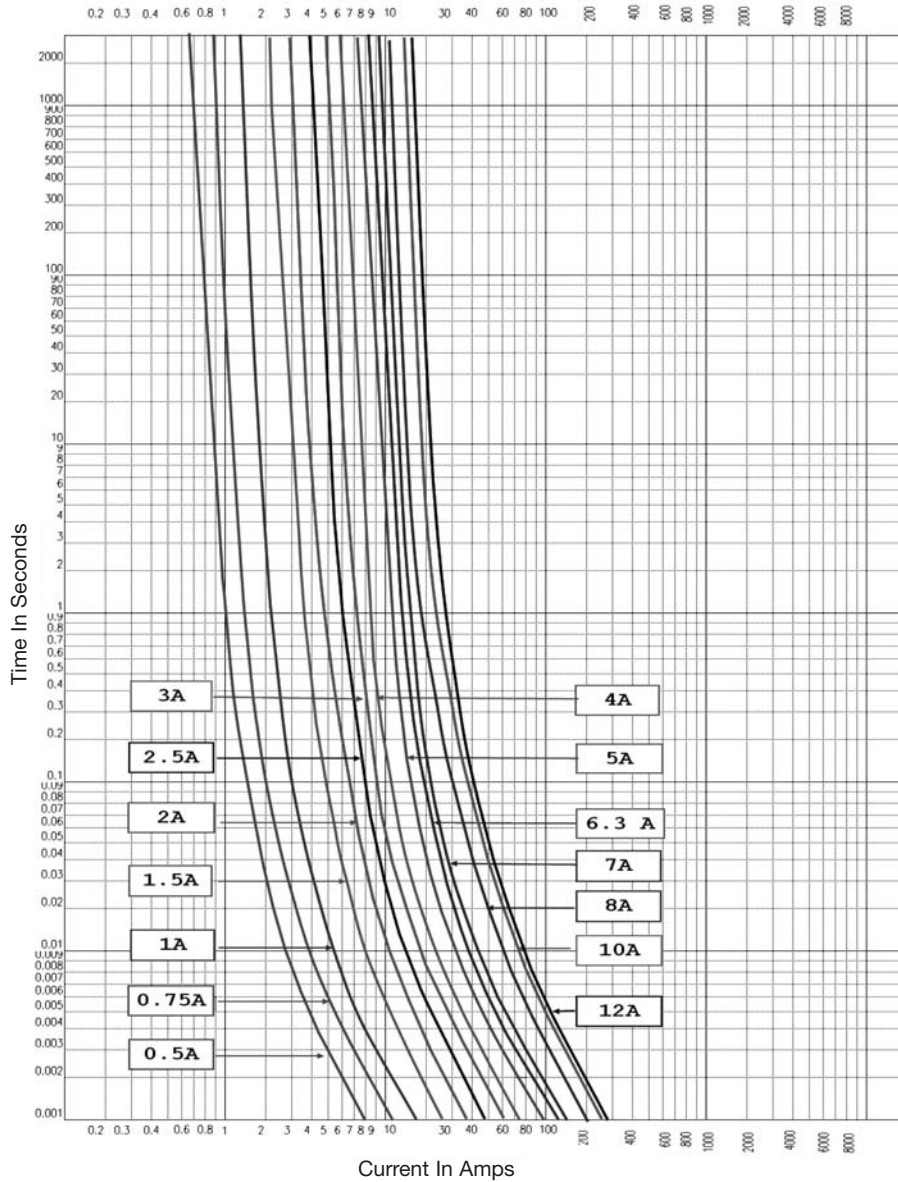

Time-Current Curves

Packaging	
Packaging Code Prefix	Description
TR	2,500 fuses on 12mm tape-and-reel on a 180mm reel per EIA-481-A & IEC286-3

This bulletin is intended to present product design solutions and technical information that will help the end user with design applications. Cooper Bussmann reserves the right, without notice, to change design or construction of any products and to discontinue or limit distribution of any products. Cooper Bussmann also reserves the right to change or update, without notice, any technical information contained in this bulletin. Once a product has been selected, it should be tested by the user in all possible applications.