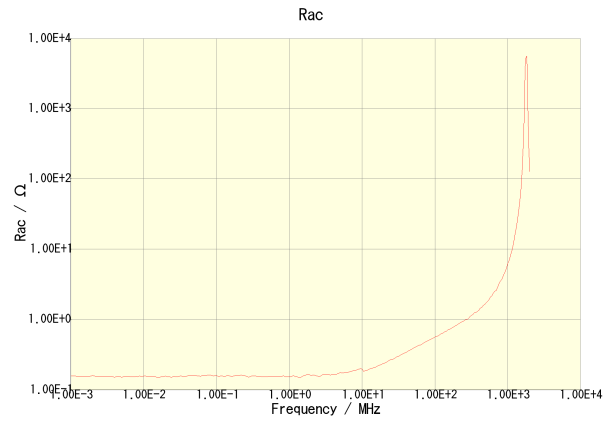

# NLV32T-027J-EF

**Characteristic Graphs** (This is reference data, and does not guarantee the product's characteristics.)

**NLV32T-027J-EF**

**NLV32T-027J-EF**

**NLV32T-027J-EF**

**NLV32T-027J-EF**

- This PDF document was created based on the data listed on the TDK Corporation website.
- All specifications are subject to change without notice.