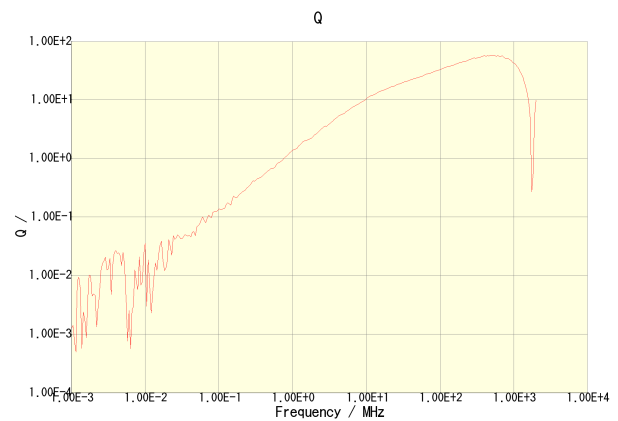

# NLV32T-027J-EF

**Characteristic Graphs** (This is reference data, and does not guarantee the product's characteristics.)

**NLV32T-027J-EF**

**NLV32T-027J-EF**

**NLV32T-027J-EF**

**NLV32T-027J-EF**

- This PDF document was created based on the data listed on the TDK Corporation website.
- All specifications are subject to change without notice.