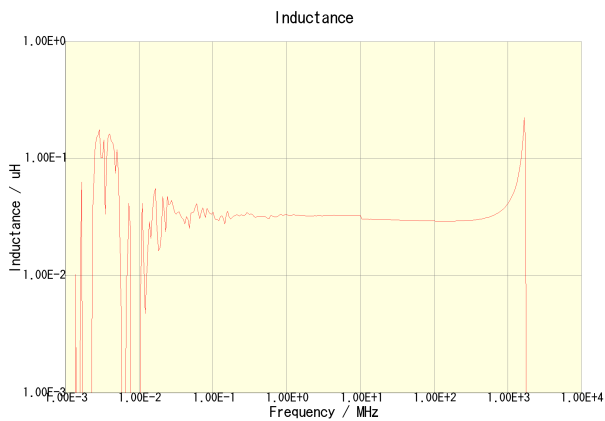

# NLV32T-027J-EF

**Characteristic Graphs** (This is reference data, and does not guarantee the product's characteristics.)

**NLV32T-027J-EF**

**NLV32T-027J-EF**

**NLV32T-027J-EF**

**NLV32T-027J-EF**

- This PDF document was created based on the data listed on the TDK Corporation website.
- All specifications are subject to change without notice.