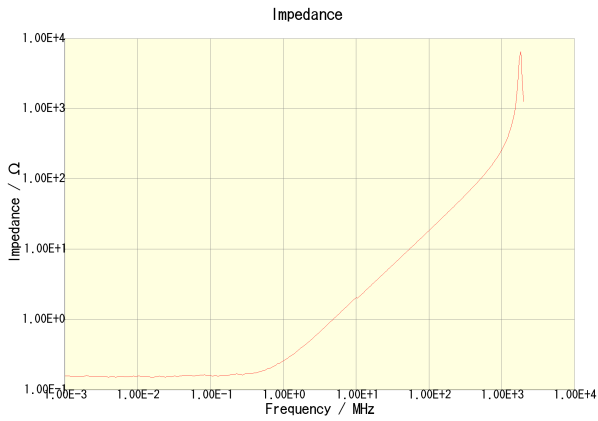

# NLV32T-027J-EF

**Characteristic Graphs** (This is reference data, and does not guarantee the product's characteristics.)

**NLV32T-027J-EF**

**NLV32T-027J-EF**

**NLV32T-027J-EF**

**NLV32T-027J-EF**

- This PDF document was created based on the data listed on the TDK Corporation website.
- All specifications are subject to change without notice.